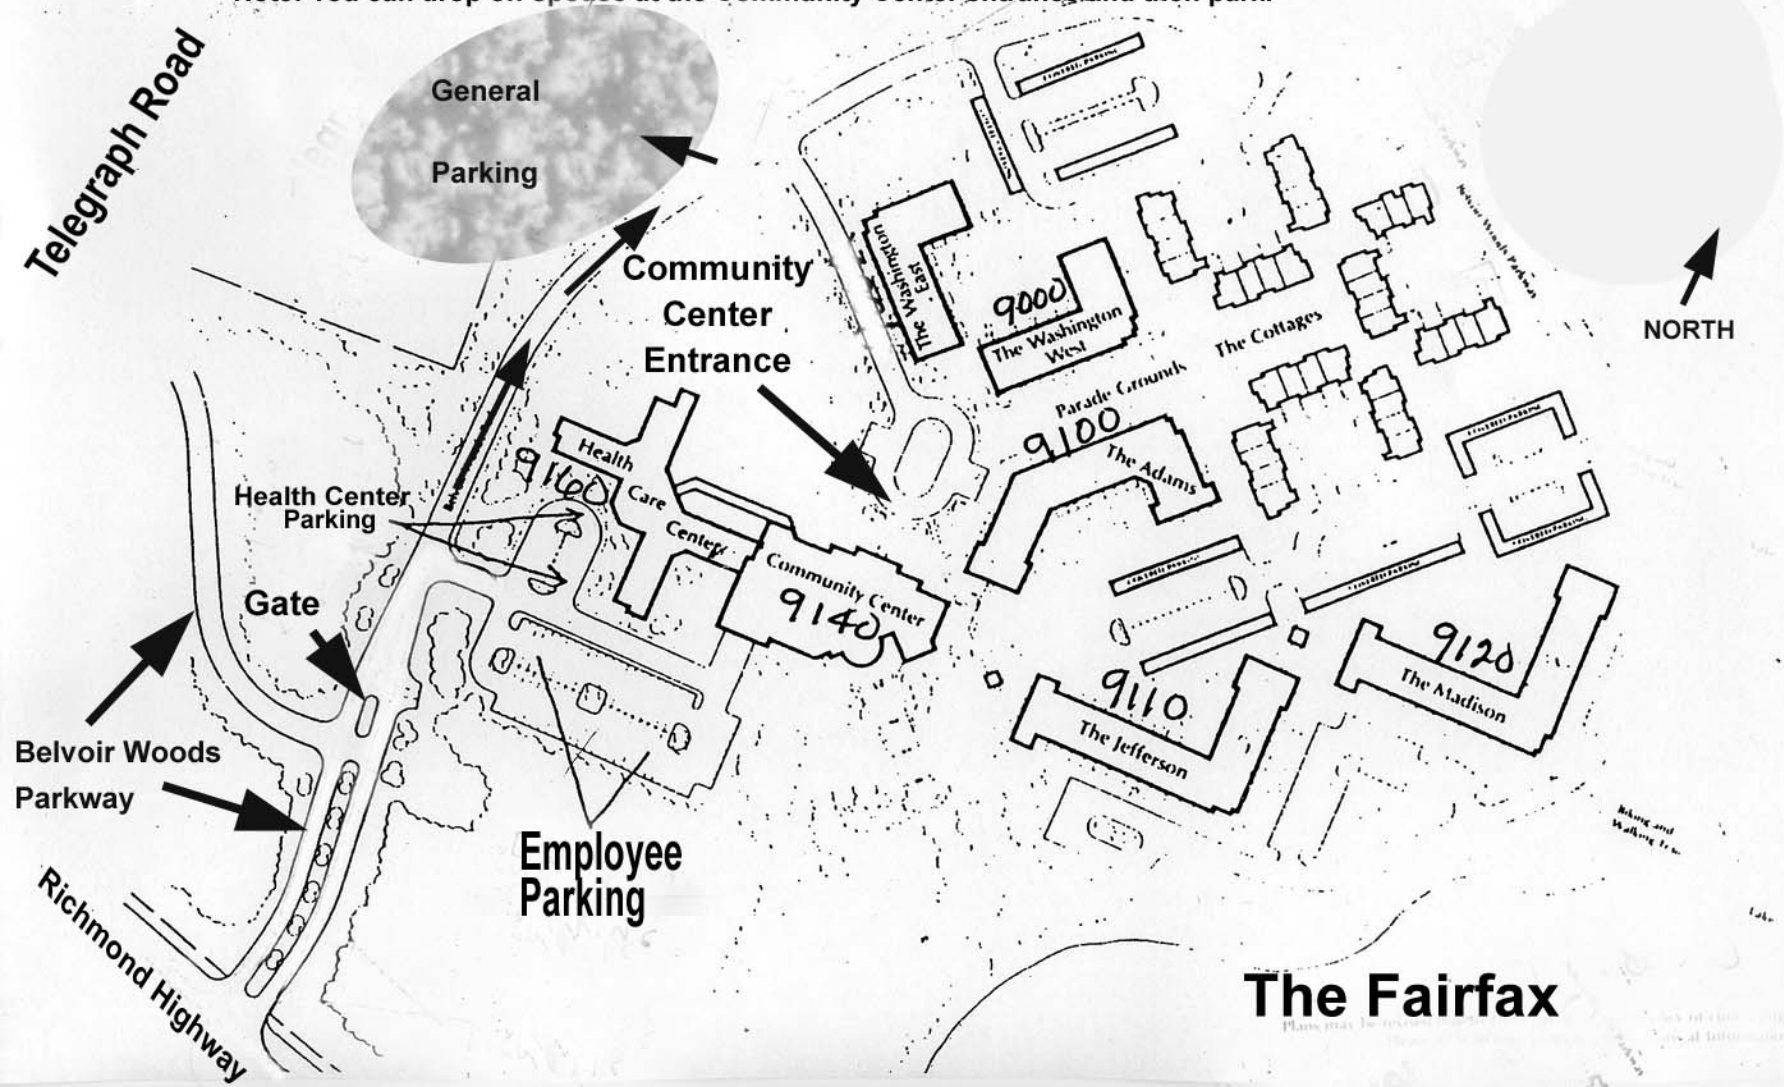

Take Richmond Hwy (Rt 1) about 1 mile south of Fairfax County Parkway. Turn right at The Fairfax sign. Enter and proceed to General Parking Lot on left. Walk to Community Center.

From Telegraph Road Proceed toward Richmond Hwy (Rt 1) and turn left at The Fairfax sign just before reaching Rt 1. Enter and take left and proceed to General Parking Lot.

Note: You can drop off spouse at the Community Center entrance and then park.

The Fairfax

Plans may be revised without notice. For more information, contact the Fairfax Information Center.